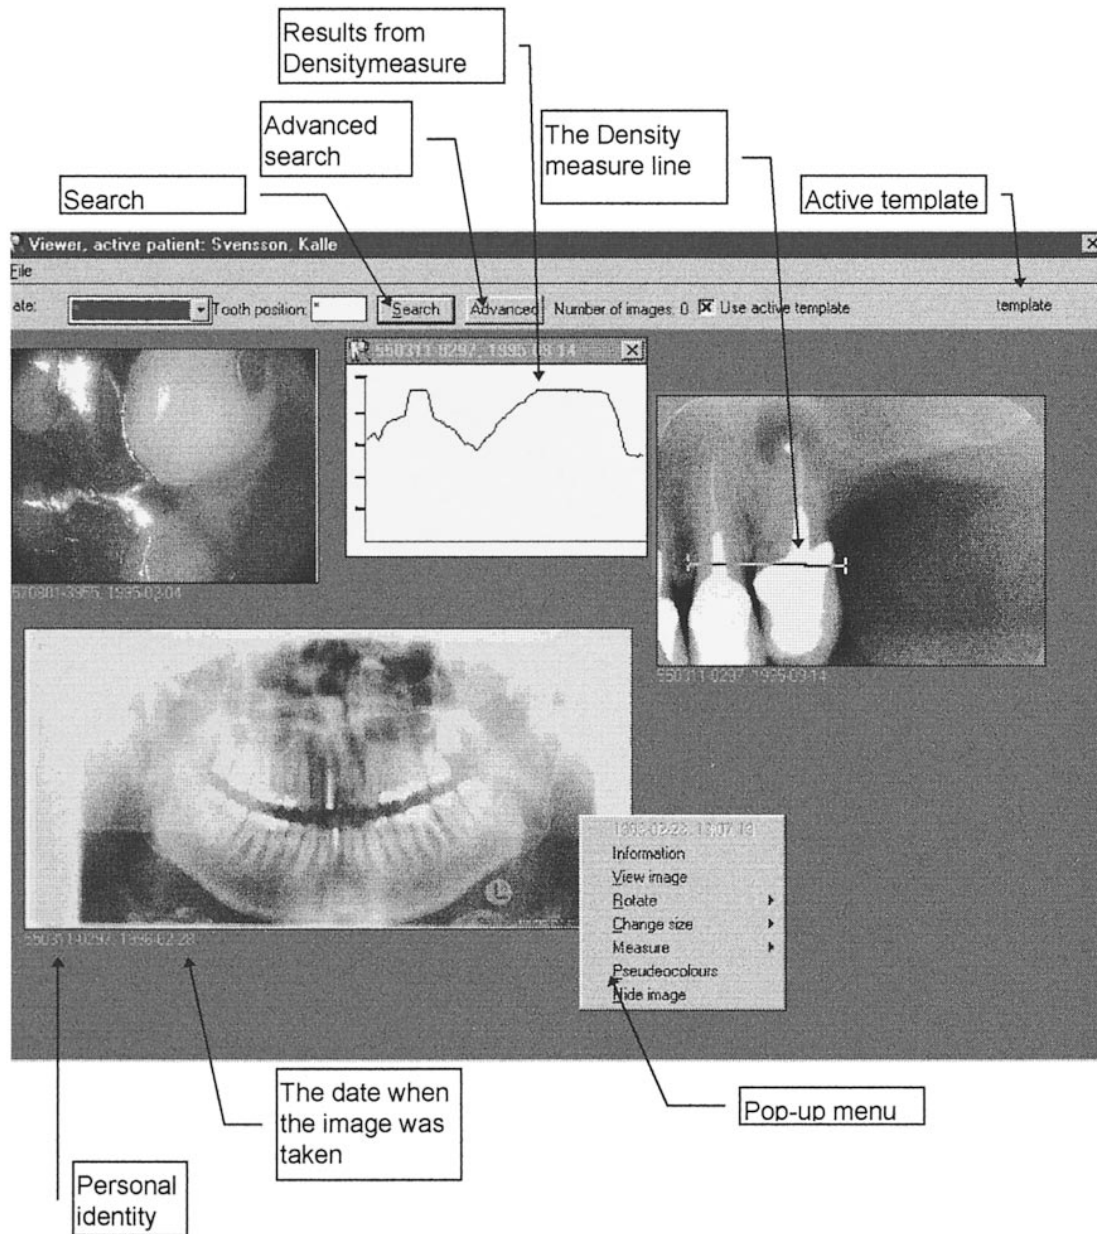

FIG. 1 Example of DentalEye System.

X-ray system, thus facilitating the capture of images. Images can then be displayed side by side on the screen, manipulated, printed, exported, and/or e-mailed as required (see Figures 1 and 2).

DentalEye is Windows based and is year 2000 compliant. The system is designed to be simple to use and makes extensive use of graphical illustrations. It is also an open

work platform, which means that the purchaser is not limited to one manufacturer of equipment.

Dental Eye has been developed by Dragonfly, a software firm based in Glasgow. Dragonfly also market a Dental Management system and the TeliCam Intra-oral camera.

For further details and a demonstration disc, please contact Ian Logan, Tel: 0141 775 3388.

FIG. 2 Example of DentalEye System.